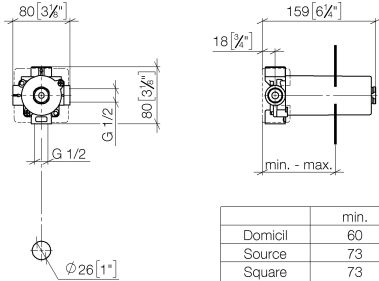

## Concealed two-way diverter -

---

35 124 970 90

- red brass, lead-free
- 2x female thread 1/2" connections
- 2x female thread 1/2" outlet
- cut-to-length spindle and sleeve
- dust cover
- anti-water packing
- soundproofing
- WRAS 1609056

## Concealed two-way diverter -

35 124 970 90

mm [inches]

	min.	max.
Domicil	60	105
Source	73	123
Square	73	123
Madison	73	138
LULU	73	146
Madison Flair	73	148
Just	78	148
LaFleur	83	148
Supernova	83	148
Tara	83	148
Vaia	83	148
MEM	108	148
CL,1	108	148

## Flow rate chart

## Certificates

LGA\_28456.

**Concealed two-way diverter -**

35 124 970 90

**Spare parts list**

No.	Item Number	Name	Quantity used	Delivery time
1	09 31 11 151 90	pin	1	2
2	90 30 11 085 00 90	set	1	2
3	09 29 06 025 90	spindle	1	2
4	09 21 02 124 90	lid	1	2
5	09 21 02 125 90	cap	1	2
6	09 14 03 109 90	seal	1	2
7	90 18 40 077 00 90	spindle	1	2
8	04 29 06 105 00 90	spindle	1	60
9	09 16 01 026 90	ring	1	2
10	90 12 12 002 00 90	fixing cap	2	2
11	90 18 40 077 01 90	spindle	1	2