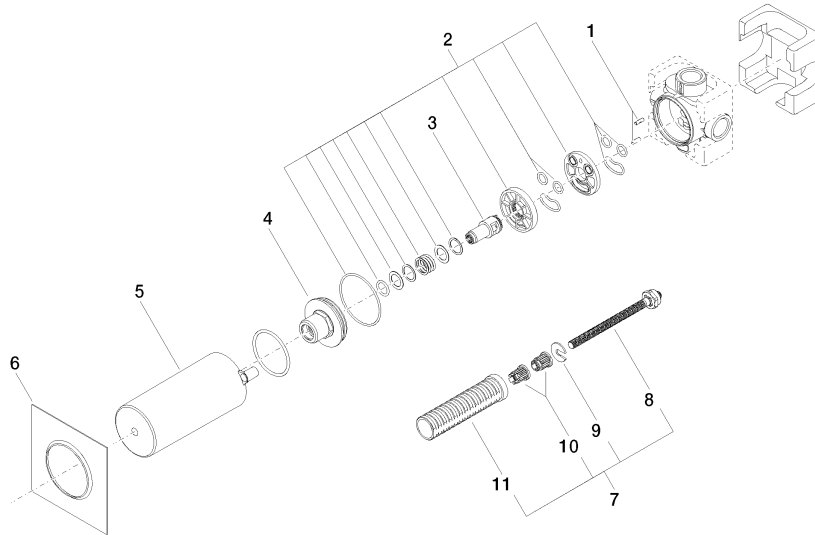

## Concealed two-way diverter -

---

35 124 970 90

- red brass, lead-free
- 2x female thread 1/2" connections
- 2x female thread 1/2" outlet
- cut-to-length spindle and sleeve
- dust cover
- anti-water packing
- soundproofing
- WRAS 1609056

## Concealed two-way diverter -

35 124 970 90

mm [inches]

	min.	max.
Domicil	60	105
Source	73	123
Square	73	123
Madison	73	138
LULU	73	146
Madison Flair	73	148
Just	78	148
LaFleur	83	148
Supernova	83	148
Tara	83	148
Vaia	83	148
MEM	108	148
CL,1	108	148

## Flow rate chart

## Certificates

LGA\_28456.

**Concealed two-way diverter -**

35 124 970 90

**Spare parts list**

No.	Item Number	Name	Quantity used	Delivery time
1	09 31 11 151 90	pin	1	2
2	90 30 11 085 00 90	set	1	2
3	09 29 06 025 90	spindle	1	2
4	09 21 02 124 90	lid	1	2
5	09 21 02 125 90	cap	1	2
6	09 14 03 109 90	seal	1	2
7	90 18 40 077 00 90	spindle	1	2
8	04 29 06 105 00 90	spindle	1	60
9	09 16 01 026 90	ring	1	2
10	90 12 12 002 00 90	fixing cap	2	2
11	90 18 40 077 01 90	spindle	1	2